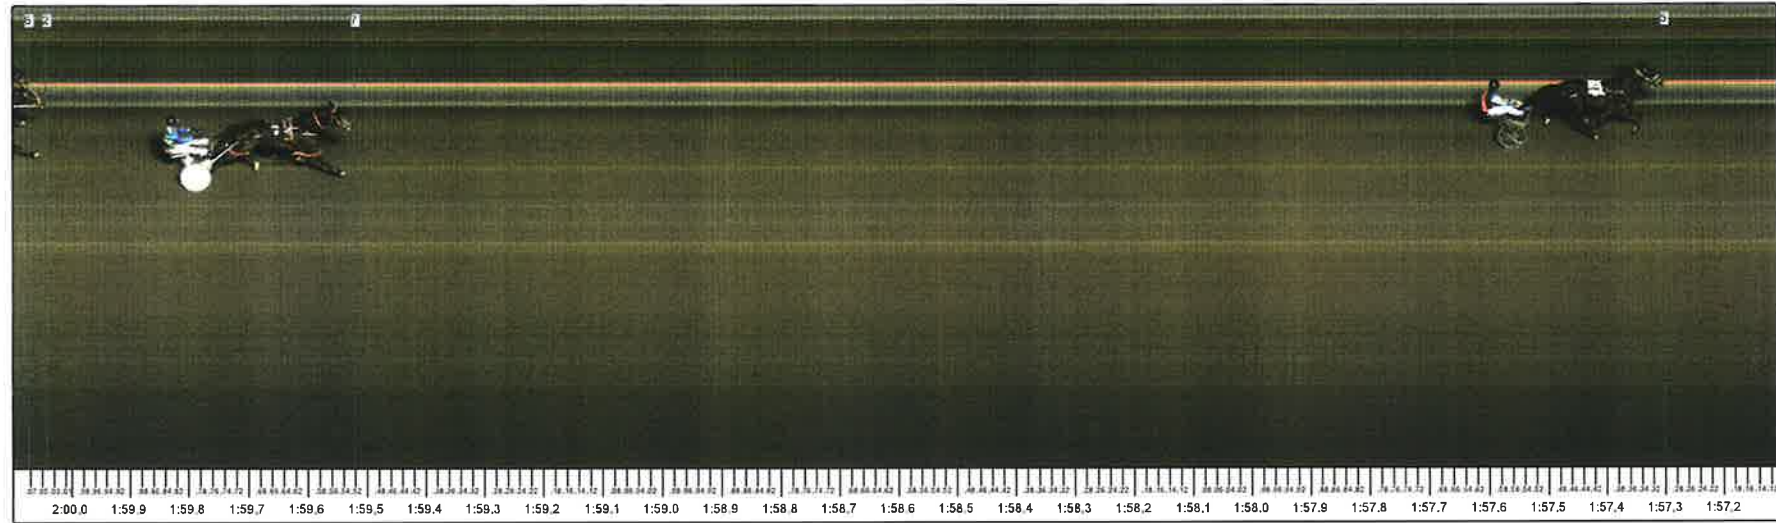

Results List

TAMWORTH TRIALS

Date: 30.06.2026

Round (630) TAMW 30/06/2026 - TRIAL 1. 1609M

Place	No.	Pos@Bell	S/P	Horse	Driver	Time	Margin(W)
1	5	1		LACHIES IDEAL	Tanner Brown (C)	1:57.301	
2	7	5		SONIC EXPRESS	Sam Ison	1:59.521	29.7m
3	2	3		KENNY WHAT	Clare Mackney (C)	2:00.043	36.7m
4	6	7		DANCIN WITH LUSH	Tom Ison	2:00.073	37.1m
5	4	4		TEN GALLON	Anthony Varga	2:00.398	41.5m
5	8	2		AGENT CALLAN	Sarah Rushbrook	2:00.398	41.5m
7	3	6		SUPERIOR ART	Michael Grima	2:00.954	48.9m
8	1	8		HEZA NEEDY	Danny Mackney	2:01.931	62.0m
0			=====	=====	=====		
0			Lead Time		1st Win		
0			1st Quarter	28.57	1st Place		
0			2nd Quarter	30.63	2nd Place		
0			3rd Quarter	29.29	3rd Place		
0			4th Quarter	28.81	Quinella		
0			Mile Rate	1:57.30	Trifecta		

Photofinish: ALGE-TIMING OPTIc3
Software: ALGE-TIMING OPTIc3.NET

Margin ~ 29.7 x 7.0m.

2026-06-30 / 17:57

ALGE-TIMING

FPS: 1800 - VRes: 2016
<http://www.alge-timing.com>